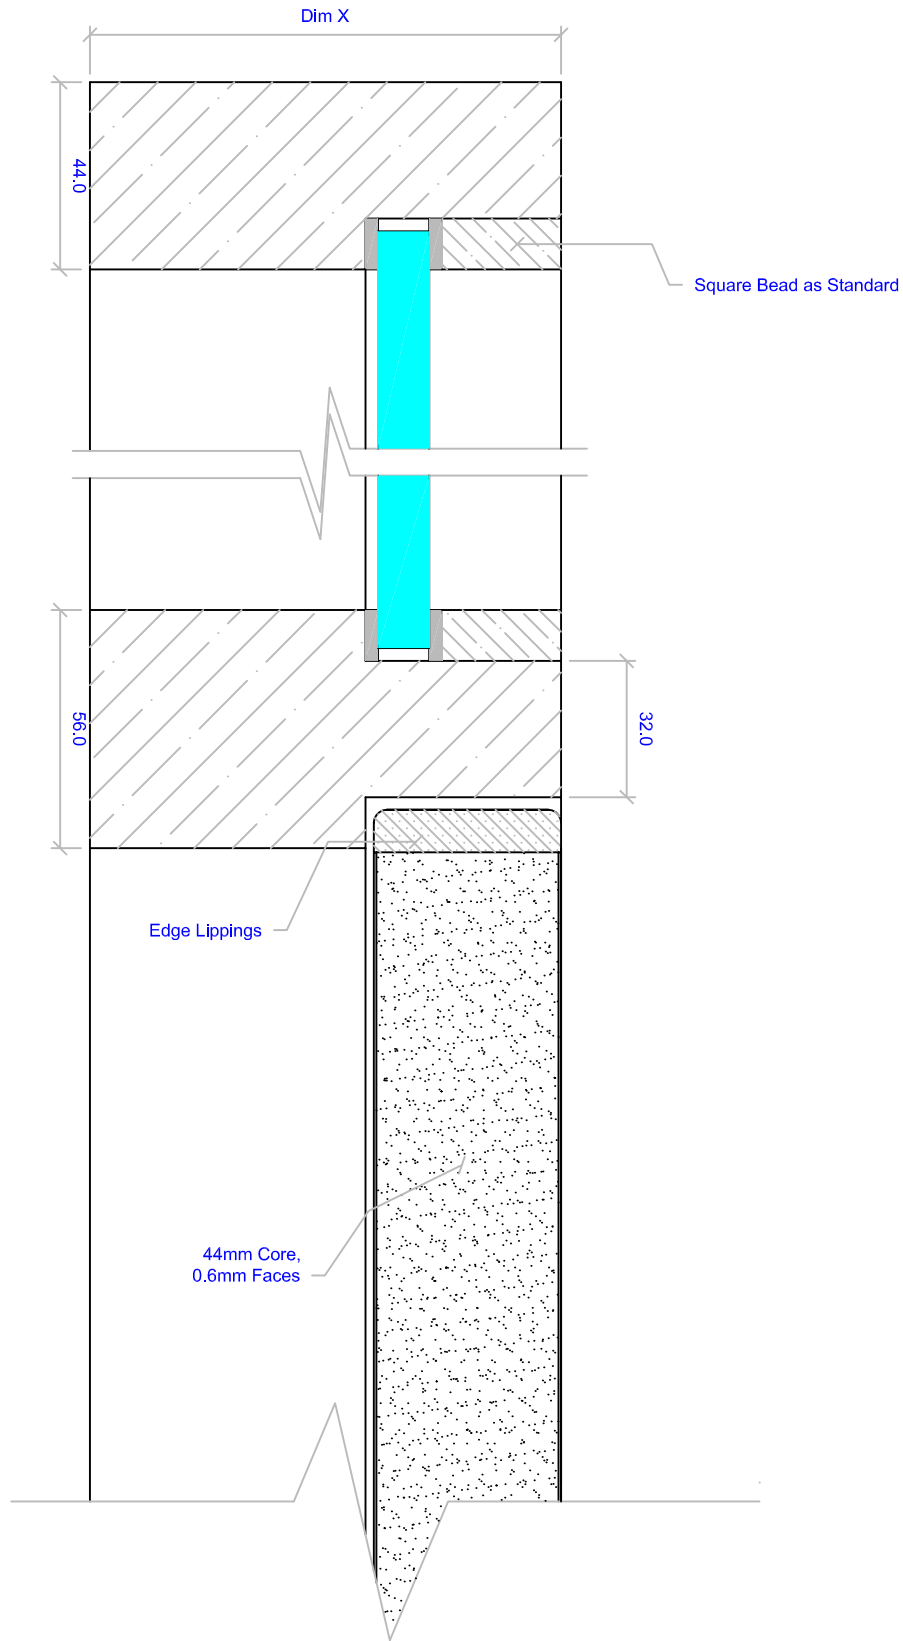

**NOTE** Dim X :- Variable Customer Specified Dimension

Vertical Through Sectional Drawing Detail

## INT - RE01 Hanson & Beards 44mm Door Rebated Frame with Glazed Overpanel

This drawing, and its contents, are the property of Hanson & Beards Ltd. Any proposed amendments to this drawing must have prior written permission from Hanson & Beards Ltd. DRAWING NOT TO SCALE

Tel : 01422 306830  
 Fax : 01422 306831  
[www.hansonandbeards.co.uk](http://www.hansonandbeards.co.uk)  
[info@hansonandbeards.co.uk](mailto:info@hansonandbeards.co.uk)

Title/Description Through Sectional Detail - 44mm Door with Rebated Frame & Glazed Overpanel		Date Drawn 15/03/13		Rev no 0
All dimensions in millimetres unless otherwise stated		Drawing Number DWG040		