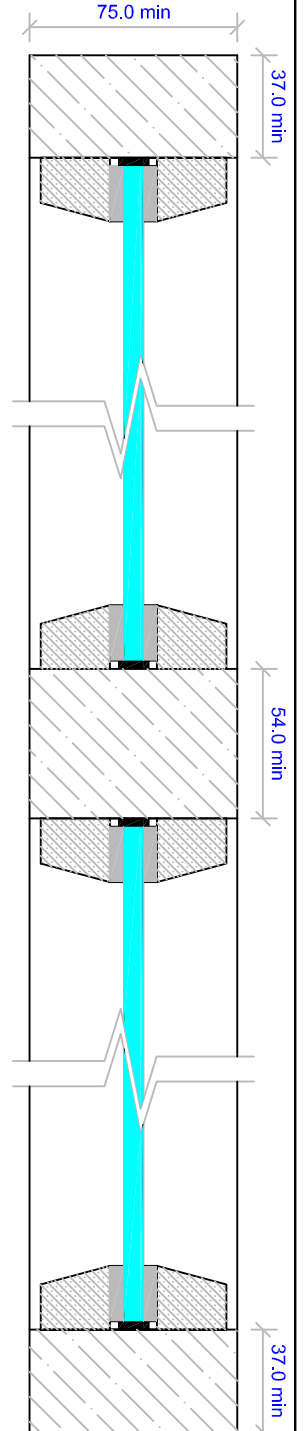

Vertical Through Sectional Drawing

Horizontal Through Sectional Drawing

## SC02 - Hanson & Beards FR60 Screen

This drawing, and its contents, are the property of Hanson & Beards Ltd. You are prohibited from any copying or distribution without prior written permission. DO NOT SCALE FROM THIS DRAWING.

HANSON & BEARDS LTD

Tel : 01422 306830  
Fax : 014220 306831

www.hansonandbeards.co.uk  
info@hansonandbeards.co.uk

Title/Description  
Through Sectional Detail - FR60 Screen

All dimensions in millimetres  
unless otherwise stated

Drawing Number  
DWG037

Date Drawn  
15/03/13

Rev no  
0