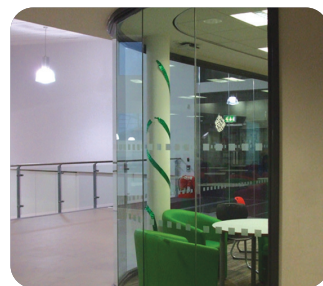

CONSTRUCTION

- FR 30' glazed screens available as approved softwood or hardwood
- FR 60' glazed screens available as approved hardwood
- Single or double framed glazing with approved safety glass to B.S. 6206
- Single full height "Vision Line" frameless vertical silicon glazing joints available